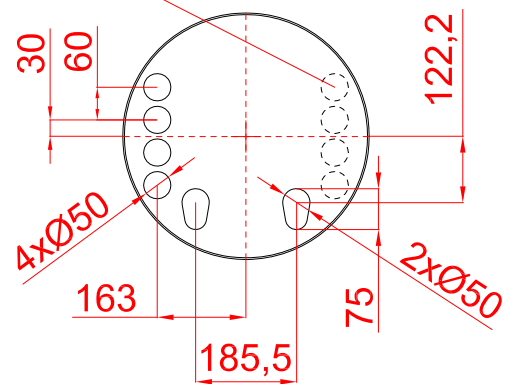

Standard Installation (Vertical Left Side)

Cables and pipes
entrance
(bottom view)

Water-heated units
pipes connection on top
(top view)

L
1025
1525
2030
2530
2980

Energi & Klimateknikk AS

Adresse: Baker Østbys vei 5 – 1351 Rud
E-post: Post@ek-teknikk.no
Web.: WWW.ek-teknikk.no
Telefon: 67 17 20 00

Air Curtain Drawing
RUND

1/1 - Rev: 4 (03/11/15)
AIRDOM24030