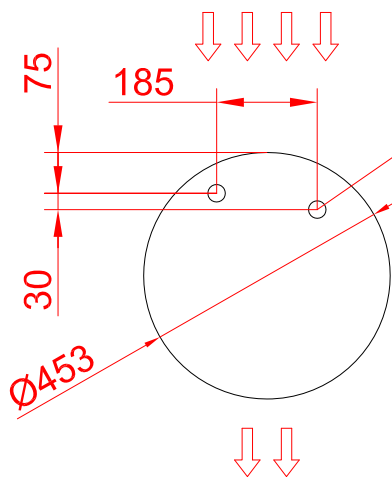

Standard Installation (Vertical Left Side)

Cables and pipes
entrance
(bottom view)

Water-heated units
pipes connection on top
(top view)

L
1025
1525
2030
2530
2980

Energi & Klimateknikk AS

Adresse: Baker Østbys vei 5 – 1351 Rud
E-post: Post@ek-teknikk.no
Web.: WWW.ek-teknikk.no
Telefon: 67 17 20 00

Air Curtain Drawing
RUND

1/1 - Rev: 4 (03/11/15)
AIRDOM24030