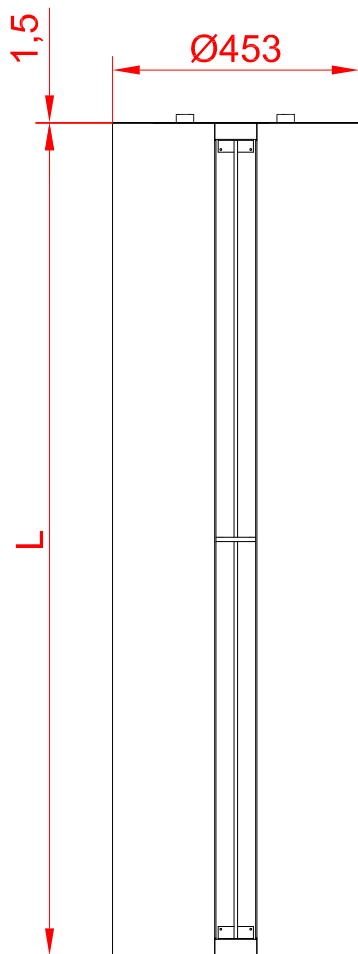

Standard Installation (Vertical Left Side)

Cables and pipes
entrance
(bottom view)

Water-heated units
pipes connection on top
(top view)

L
1025
1525
2030
2530
2980

Energi & Klimateknikk AS

Adresse: Baker Østbys vei 5 – 1351 Rud
E-post: Post@ek-teknikk.no
Web.: WWW.ek-teknikk.no
Telefon: 67 17 20 00

Air Curtain Drawing
RUND

1/1 - Rev: 4 (03/11/15)
AIRDOM24030