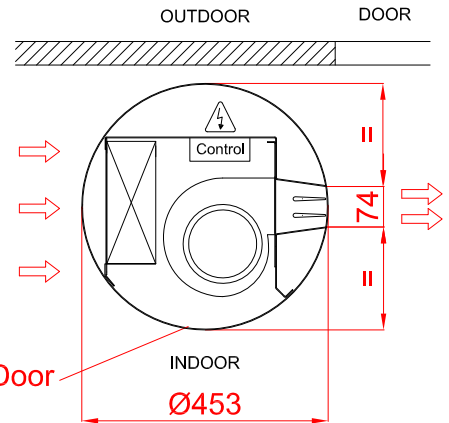

Standard Installation (Vertical Left Side)

Cables and pipes
entrance
(bottom view)

Water-heated units
pipes connection on top
(top view)

L
1025
1525
2030
2530
2980

Energi & Klimateknikk AS

Adresse: Baker Østbys vei 5 – 1351 Rud
E-post: Post@ek-teknikk.no
Web.: WWW.ek-teknikk.no
Telefon: 67 17 20 00